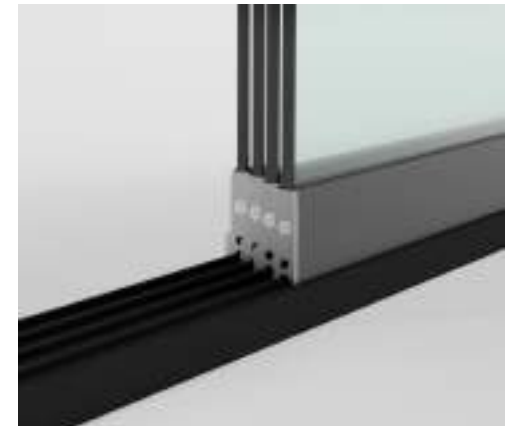

TIGER DRYLAC®
Powder Coatings

Available size and colour options

Grey

Pebble

Titan

Aluminium Shuttered Louvre Side Panel.

Our shuttered louvre side panels allow you to switch between letting light in, or having a sheltered space.

Tilt the louvres to open, or close.

Plus, the wall is divided into two sections, so you can close the bottom half while keeping the top open for a perfect balance of light and privacy.

Available size and colour options

Available as a **single panel** or in **packs of two or three**.

Grey

Pebble

Aluminium Vertical Louvre Side Panel.

The fixed louvred side wall features vertical panels, for a fresh new look to the Titan pergola. These louvred side walls can be attached to the Titan pergola side and the ground using the fixings provided to create a wall.