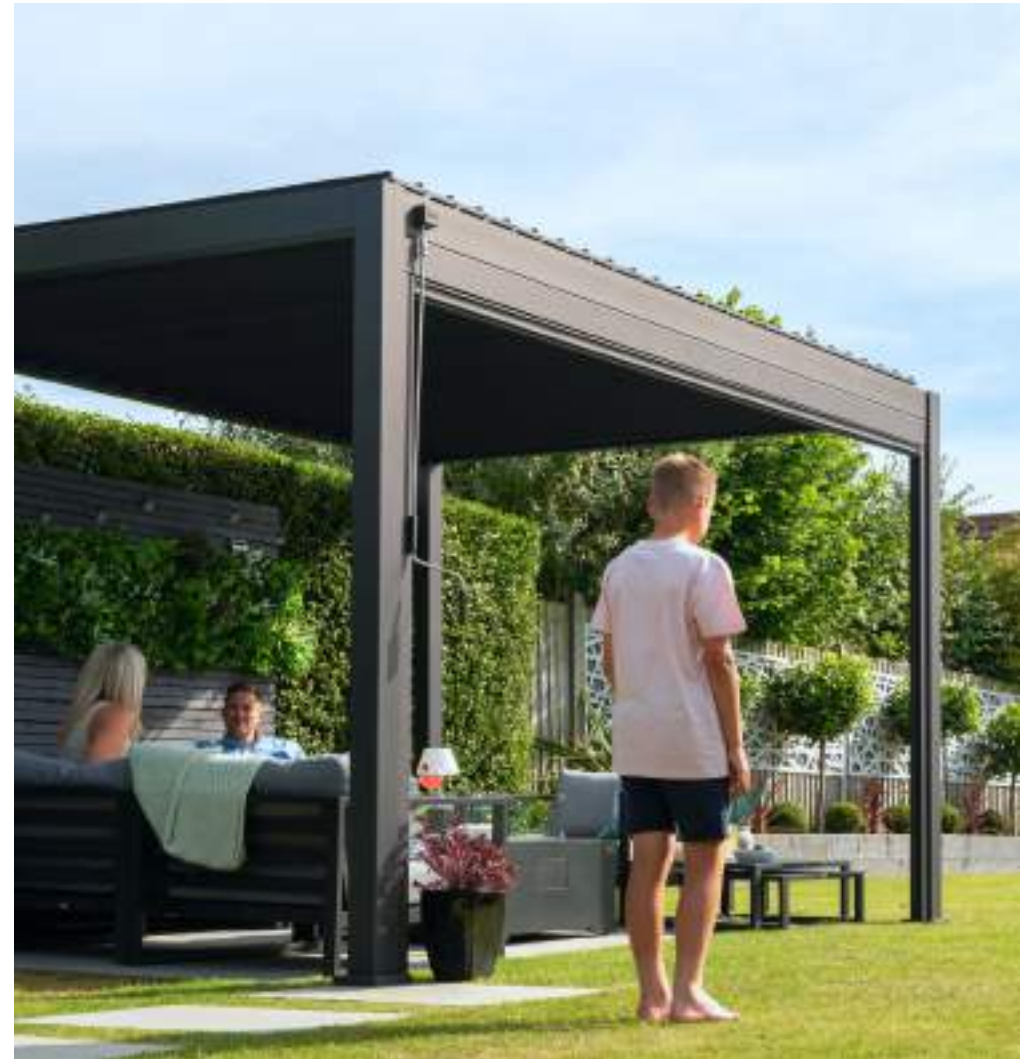

The Titan features an **award-winning** drainage system that prevents water from pooling on the roof, eliminating the need to open the louvres to drain rainwater. This ensures that any furniture stored under the pergola remains dry and protected no matter the weather.

Here's a breakdown of the process:
Rainwater lands on the louvres and flows into U-shaped channels. The water is then directed down the pergola's legs and into the ground.

Our Titan pergola is perfect for anyone seeking enhanced protection from the typical British weather.

Choose to have the pergola sides open and welcome the sunshine, or closed for extra privacy, shelter, and protection from wind, rain and snow.

Plus, with the added ability of controlling light levels or wind exposure by tilting the louvres to open or close.