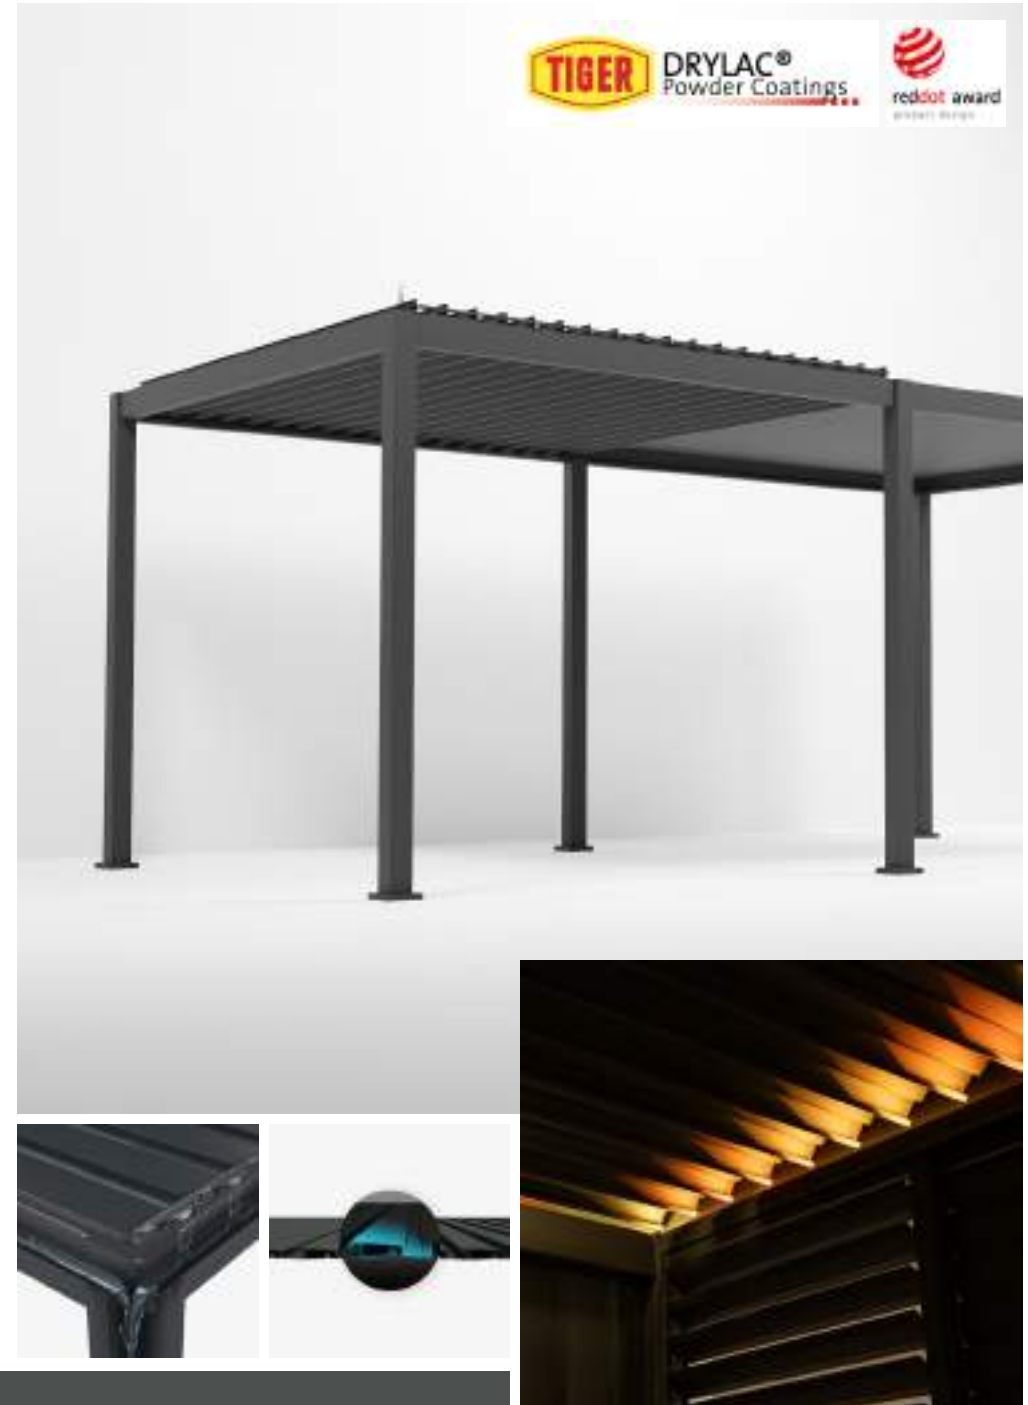

The Titan features an **award-winning** drainage system that prevents water from pooling on the roof, eliminating the need to open the louvres to drain rainwater. This ensures that any furniture stored under the pergola remains dry and protected no matter the weather.

Here's a breakdown of the process:
Rainwater lands on the louvres and flows into U-shaped channels. The water is then directed down the pergola's legs and into the ground.

Our Titan pergola is perfect for anyone seeking enhanced protection from the typical British weather.

Titan Plus Pergola.

The Titan Plus LED Pergola takes the design and engineering of the Titan and raises the bar. With significant upgrades like motorised louvres and integrated LED lighting, this is our most accomplished pergola yet, and one of the finest available anywhere on the market.

Available size and colour options

Grey

The Titan Plus Pergola's

App & Remote Control.

The remote controllability of the Titan Plus makes this model our **most customisable pergola**.

With remote and app-controlled roof louvres, adjusting protection from the elements and ensuring privacy from neighbouring gardens is quick and effortless, ideal for those days when the weather changes in an instant.